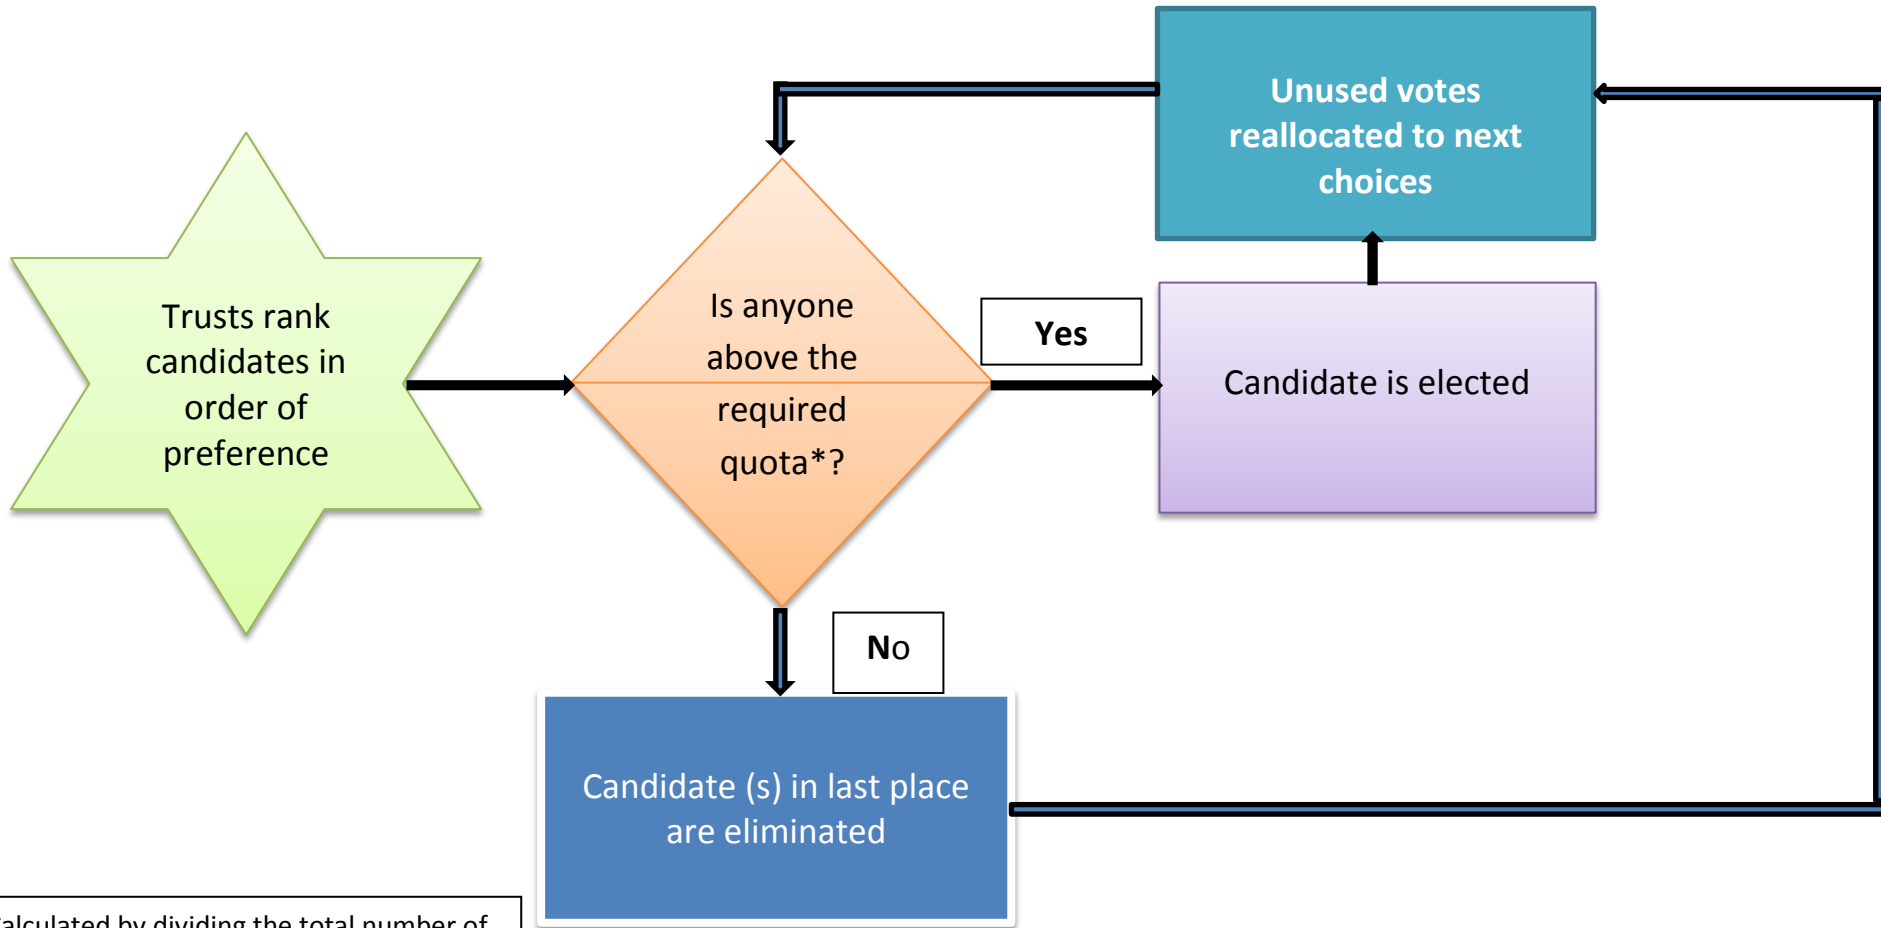

# Single Transferable Vote (STV) – How it Works

\*Calculated by dividing the total number of valid votes by one more than the number to be elected